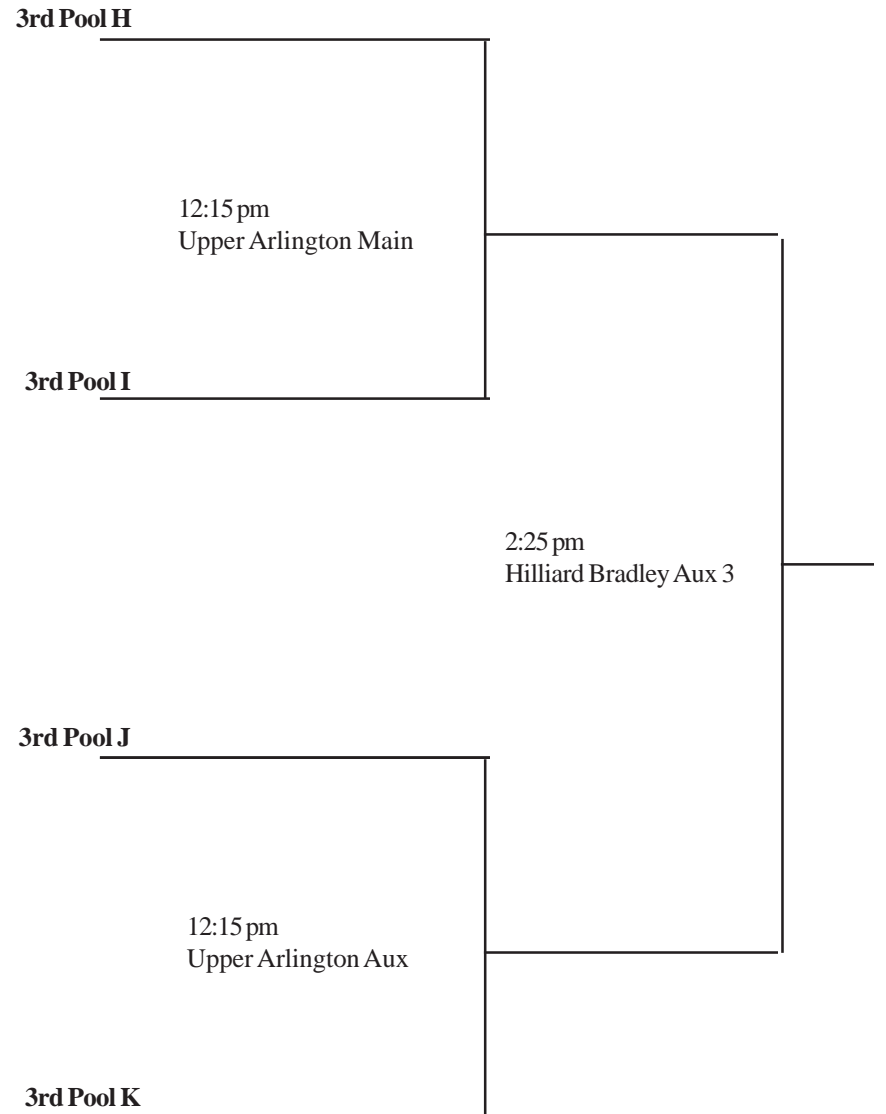

Tri Village Classic 7th Grade Shoot Out

3rd Pool H

12:15 pm
Upper Arlington Main

3rd Pool I

2:25 pm
Hilliard Bradley Aux 3

3rd Pool J

12:15 pm
Upper Arlington Aux

3rd Pool K