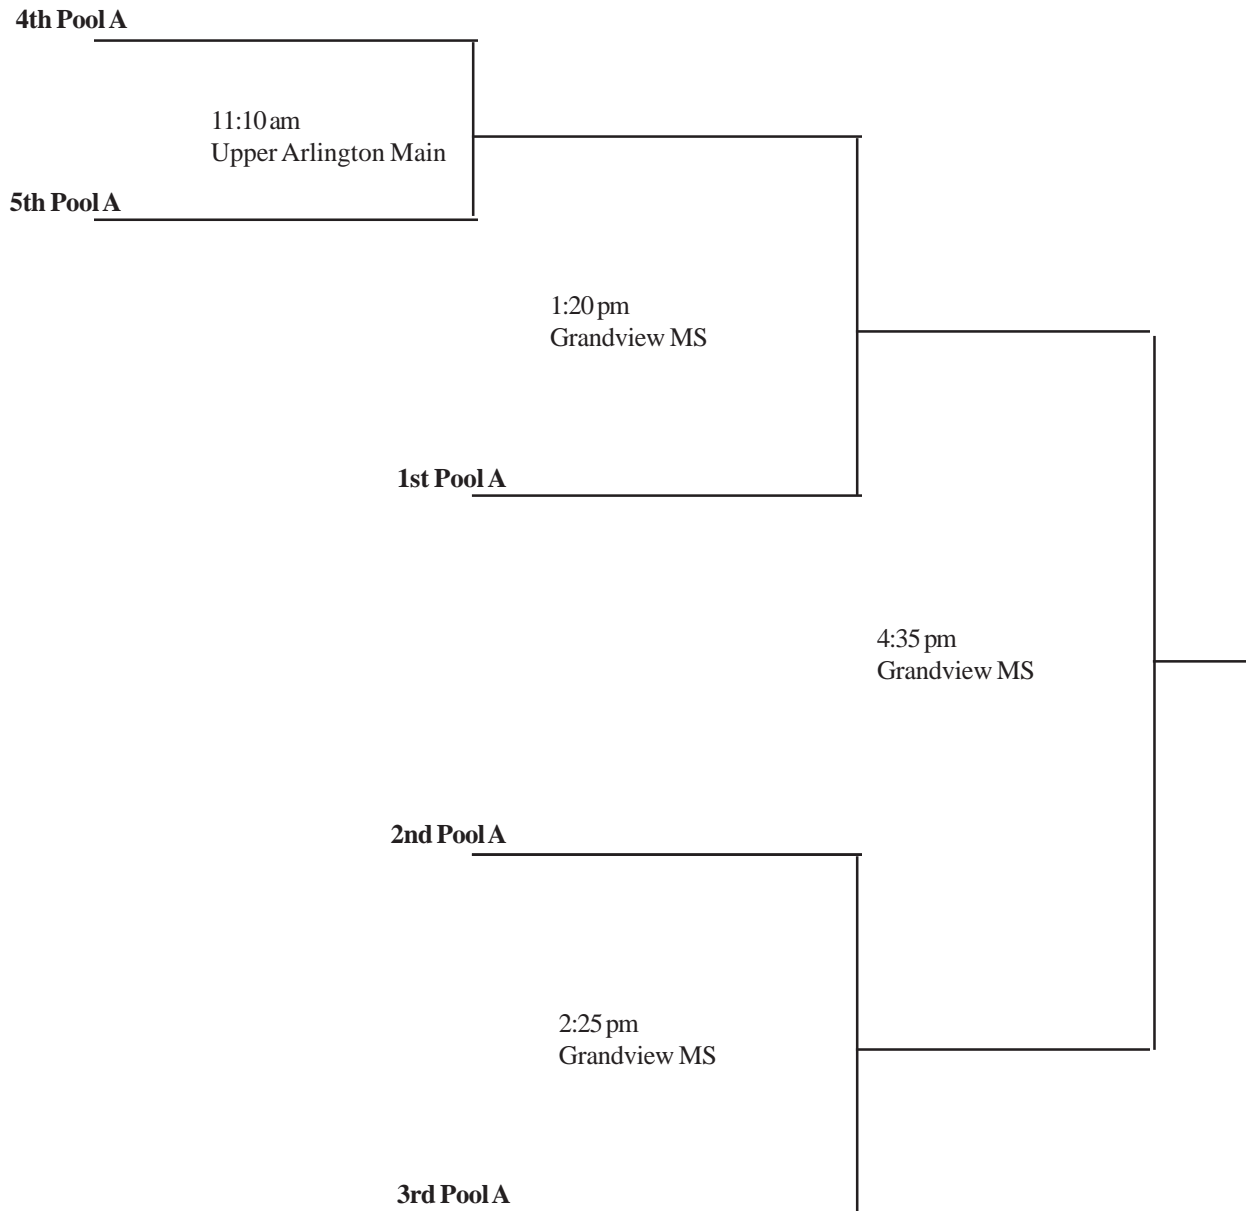

Tri Village Classic 4th Grade Championship Bracket

4th Pool A

11:10 am
Upper Arlington Main

5th Pool A

1:20 pm
Grandview MS

1st Pool A

4:35 pm
Grandview MS

2nd Pool A

2:25 pm
Grandview MS

3rd Pool A