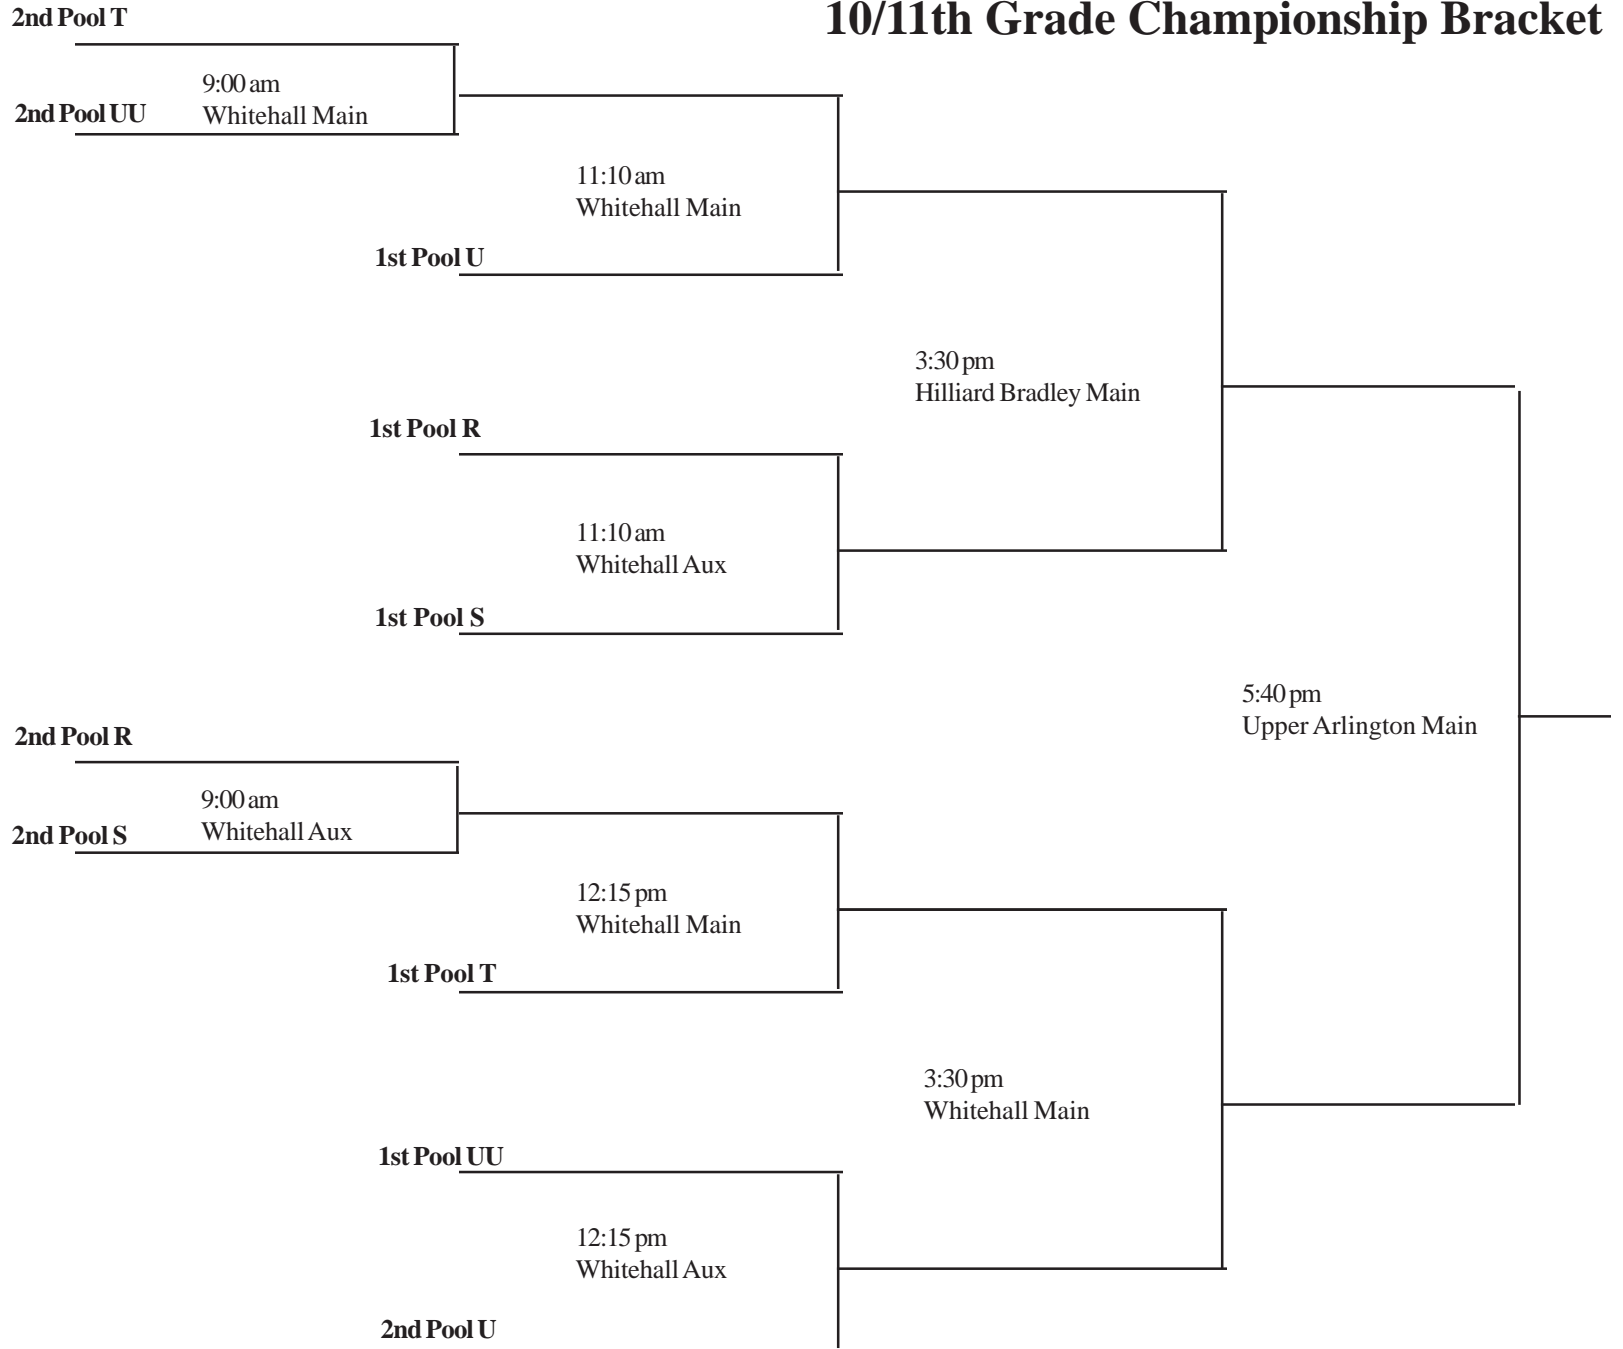

10:05 am
Whitehall Aux

3rd Pool P

1:20 pm
Whitehall Aux

1st Pool P

Tri Village Classic 10/11th Grade Championship Bracket

Tri Village Classic 10/11th Grade Shoot Out

3rd Pool R

1:20 pm
Hilliard Bradley Main