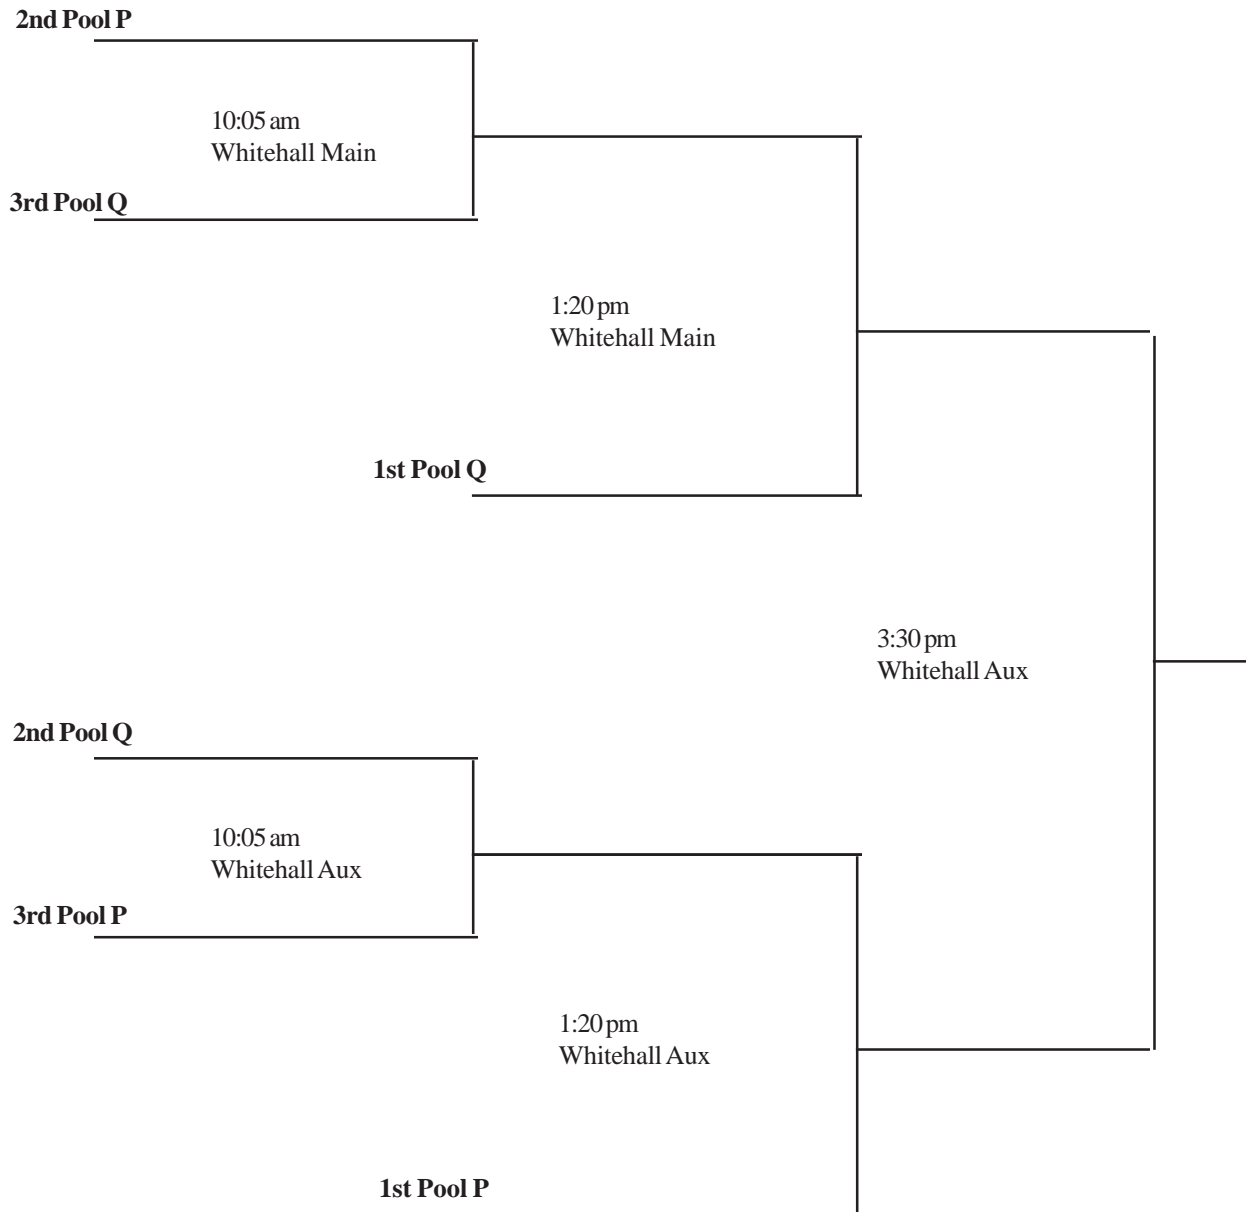

10:05 am
Whitehall Aux

3rd Pool P

1:20 pm
Whitehall Aux

1st Pool P

Tri Village Classic 10/11th Grade Championship Bracket

Tri Village Classic 10/11th Grade Shoot Out

3rd Pool R

1:20 pm
Hilliard Bradley Main