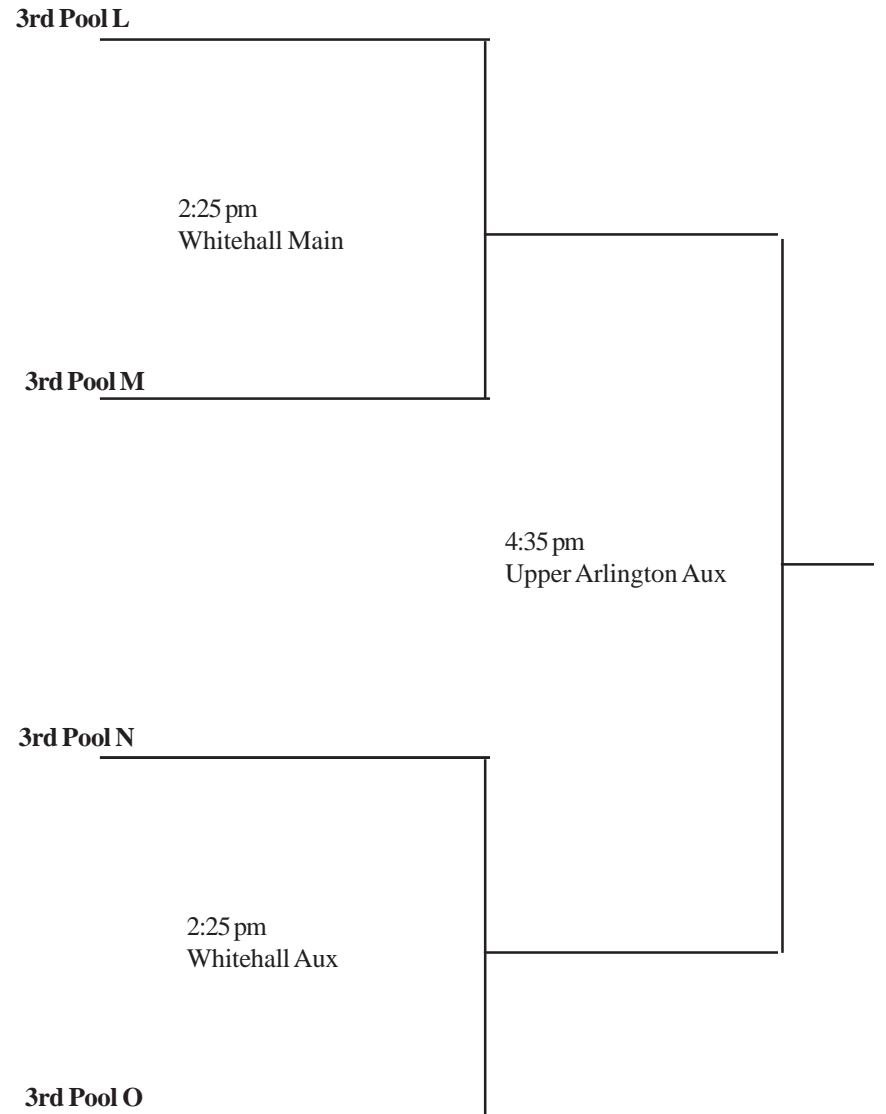

Tri Village Classic 8th Grade Shoot Out

3rd Pool L

2:25 pm
Whitehall Main

3rd Pool M

4:35 pm
Upper Arlington Aux

3rd Pool N

2:25 pm
Whitehall Aux

3rd Pool O